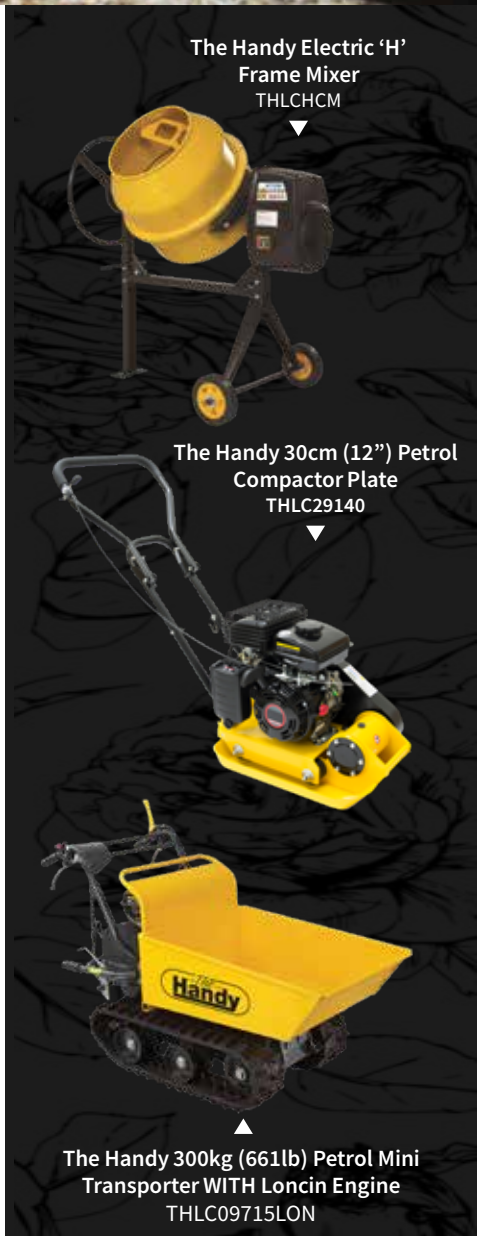

**The Handy Electric 'H'
Frame Mixer**
THLCHCM

**The Handy 30cm (12") Petrol
Compactor Plate**
THLC29140

**The Handy 300kg (661lb) Petrol Mini
Transporter WITH Loncin Engine**
THLC09715LON

The Handy LIGHT CONSTRUCTION