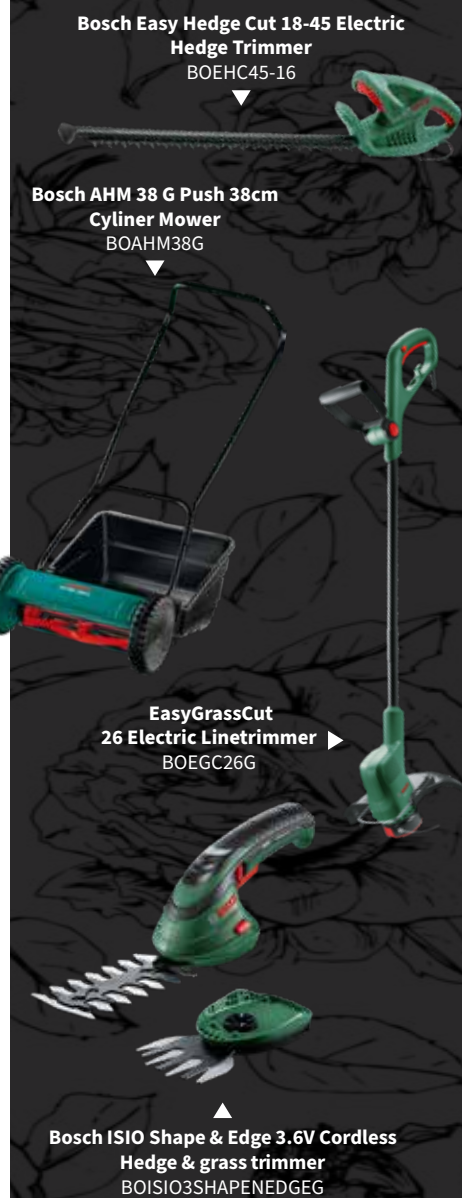

7 072110 554356 >

BOSCH

Invented for life

Bosch ISIO Shape & Edge 3.6V Cordless Hedge & Grass Trimmer
BOISIO3SHAPENEGEG

Bosch Easy Hedge Cut 18-45 Electric Hedge Trimmer
BOEHC18-45G

Rotak 34 R Electric Rotary Lawnmower
BOROTAK32R

Bosch Easy Hedge Cut 18-45 Electric Hedge Trimmer
BOEHC45-16

Bosch AHM 38 G Push 38cm Cyliner Mower
BOAHM38G

EasyGrassCut 26 Electric Linetrimmer
BOEGC26G

Bosch ISIO Shape & Edge 3.6V Cordless Hedge & grass trimmer
BOISIO3SHAPENEGEG